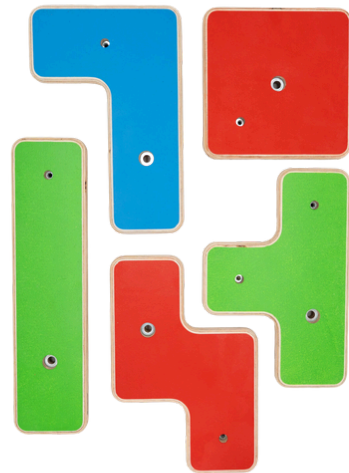

Epic icicle-shaped feature - Titanik can be stacked on Titan, creating a massive icicle.

Holds Set - includes 10 smaller holds (sizes S and M), 6 larger holds (sizes L and XL), and one oversized hold (size XXL).

Wood or ColorGrip - Available either in skin friendly wood or with gripy surface.

OŠTIEPKY

A set of various-sized pinchy holds ready for training or commercial setting.

TETRIS

Iconic playful hold design that gets kids excited instantly motivates them to climb.

Set of 5 wooden climbing holds - takes inspiration from an iconic arcade game, turning any climbing wall into a world of fun and imagination.

GEOMETRIC

Simple geometric shapes and bold colors naturally draw children into movement.