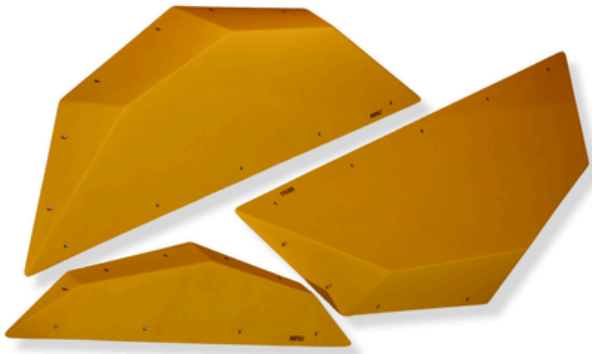

ZAVAKYS

Zavakys are large, ultra-flat climbing volumes created in collaboration with top Slovak routesetter David Zavacký. Designed for modern competition-style boulders full of uncertainty, crawling, and creative movement, they offer a unique blend of function and aesthetic.