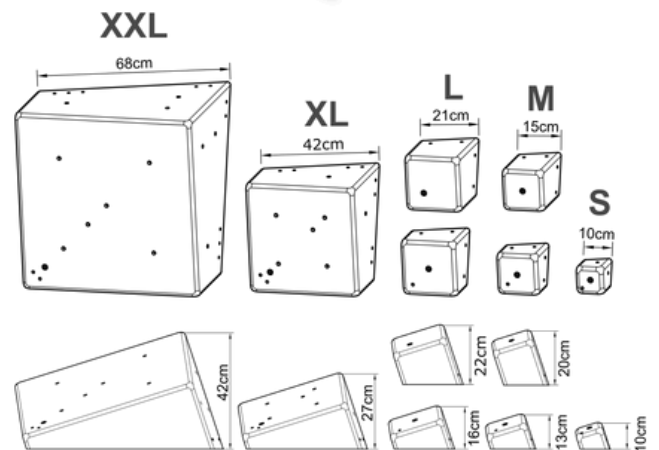

CUBES

Perfect for creating creative hobby movement lines on your wall.