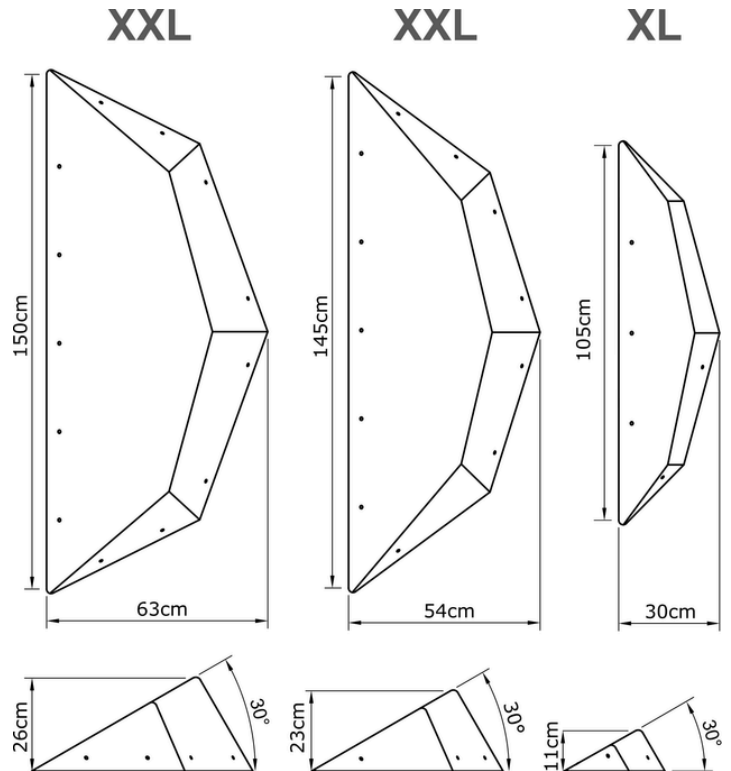

Minimal profile - Encouraging body tension and creativity. Set competition style and modern movements.

Seamless stacking - easy to create custom features and fresh lines.

Durable screw-on mounting - with metal washers reinforced for repeated use and secure attachment in high-traffic gym or comp settings.