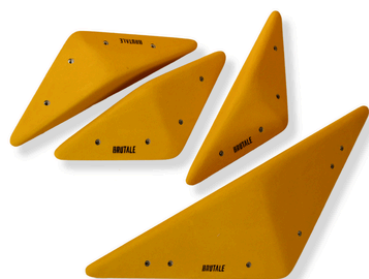

Modern shapes - Their wide, stable surfaces are ideal for initiating powerful jumps and dynamic sequences or sneaky footholds on slabs.

CHIMERA

Chimery are slim, low-profile climbing volumes with a clean, modern design.

XXL XL L

VALKYRA

Valkyra is our multifunctional volume shape with a variety of angles and sizes. Designed to work both as volumes and oversized holds, they're ideal for compression moves, dynamic jumps, and powerful bouldering.

Minimal profile - Encouraging body tension and creativity. Set competition style and modern movements.

Seamless stacking - easy to create custom features and fresh lines.

Durable screw-on mounting - with metal washers reinforced for repeated use and secure attachment in high-traffic gym or comp settings.