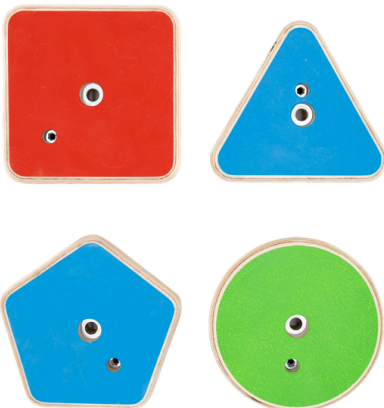

GEOMETRIC

Simple geometric shapes and bold colors naturally draw children into movement.

Set of 4 wooden climbing holds - features geometric shapes, allowing you to gradually build a colorful and functional home climbing wall. The climbing wall becomes a game they love coming back to.