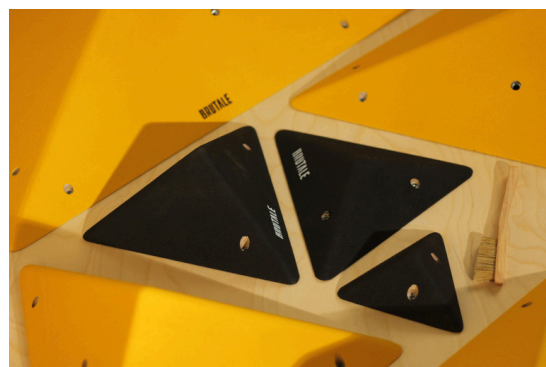

The most versatile elements – shape and angle offer a wide range of uses – from technical climbing and modern boulders to complementing holds on overhangs.

Embedded washers – easy to set up and designed for longevity, the internal metal washers prevent damage over time.