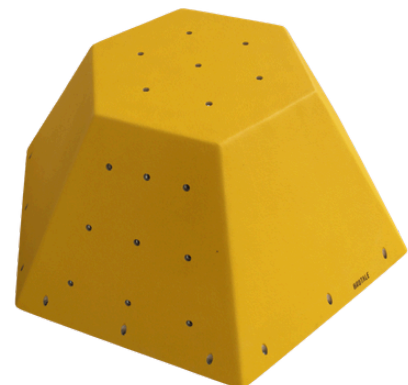

Modern shapes - Their wide, stable surfaces are ideal for initiating powerful jumps and dynamic sequences or sneaky footholds on slabs.

CHIMERA

Chimery are slim, low-profile climbing volumes with a clean, modern design.

XXL XL L

VALKYRA

Valkyra is our multifunctional volume shape with a variety of angles and sizes. Designed to work both as volumes and oversized holds, they're ideal for compression moves, dynamic jumps, and powerful bouldering.

TITAN

TITAN and Titanik are huge volumes designed for overhangs and cave-style profiles. Ideal for powerful boulders, compression, and full-body climbing.

Huge wooden volumes - ideal for brutal compression boulders, full-body climbing, creating ladder-style sequences or making an overhang easier.

Epic icicle-shaped feature - Titanik can be stacked on Titan, creating a massive icicle.

Holds Set - includes 10 smaller holds (sizes S and M), 6 larger holds (sizes L and XL), and one oversized hold (size XXL).