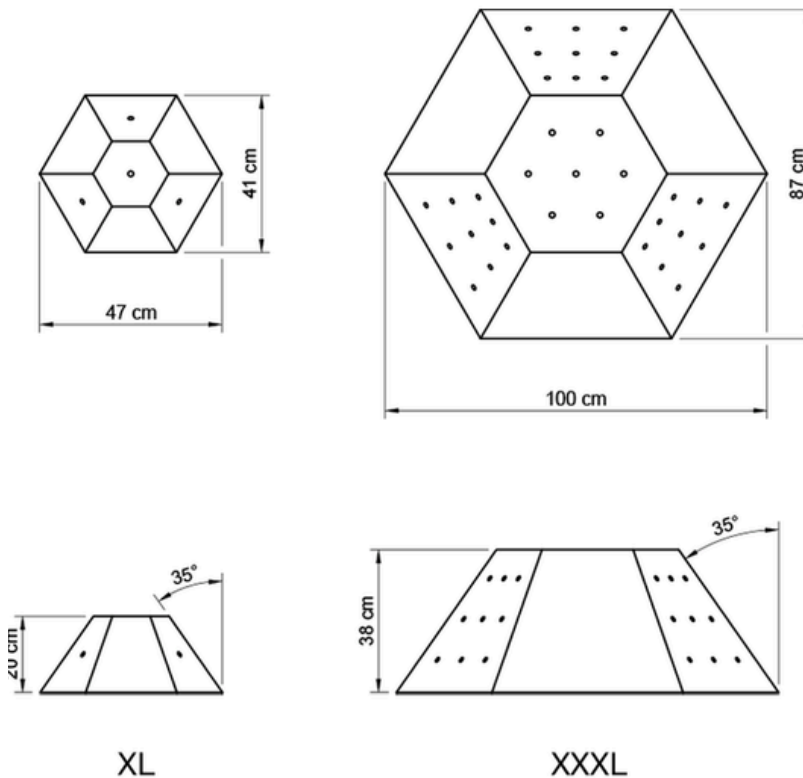

Huge wooden volumes - ideal for brutal compression boulders, full-body climbing, creating ladder-style sequences or making an overhang easier.

Epic icicle-shaped feature - Titanik can be stacked on Titan, creating a massive icicle.