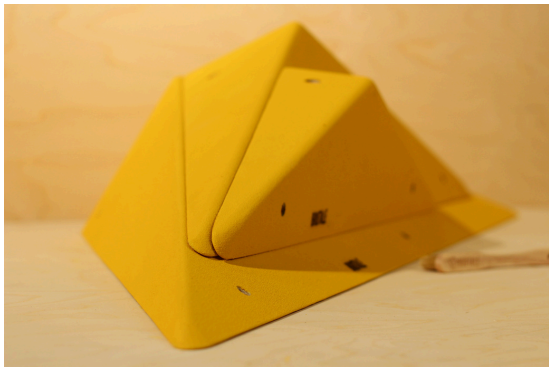

Modular and stackable design - precise shapes allow stacking and combining multiple volumes to create new lines and angles.

Modern shapes - Their wide, stable surfaces are ideal for initiating powerful jumps and dynamic sequences or sneaky footholds on slabs.

CHIMERA

Chimery are slim, low-profile climbing volumes with a clean, modern design.

XXL   XL   L