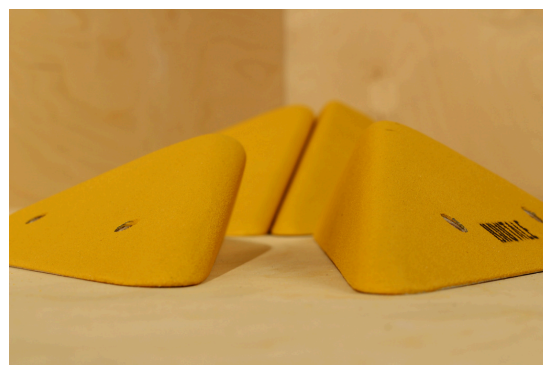

Modern shapes - Their wide, stable surfaces are ideal for initiating powerful jumps and dynamic sequences or sneaky footholds on slabs.

CHIMERA

Chimery are slim, low-profile climbing volumes with a clean, modern design.

XXL XL L

VALKYRA

Valkyra is our multifunctional volume shape with a variety of angles and sizes. Designed to work both as volumes and oversized holds, they're ideal for compression moves, dynamic jumps, and powerful bouldering.

Minimal profile - Encouraging body tension and creativity. Set competition style and modern movements.

Seamless stacking - easy to create custom features and fresh lines.

Durable screw-on mounting - with metal washers reinforced for repeated use and secure attachment in high-traffic gym or comp settings.