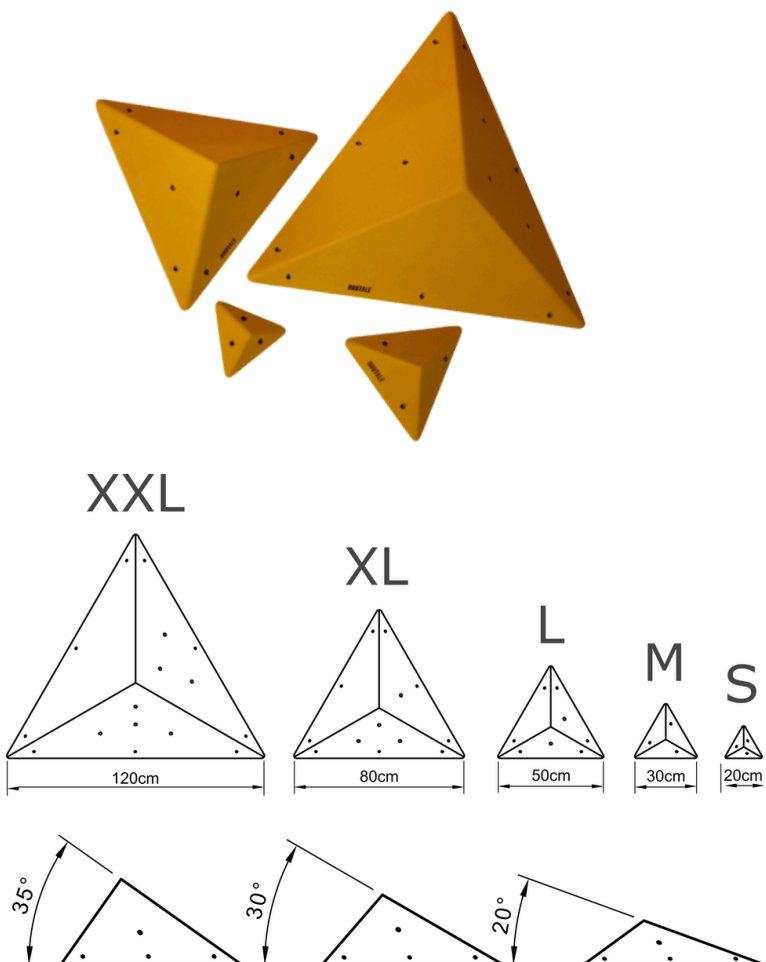

The most versatile elements – shape and angle offer a wide range of uses – from technical climbing and modern boulders to complementing holds on overhangs.

Embedded washers – easy to set up and designed for longevity, the internal metal washers prevent damage over time.