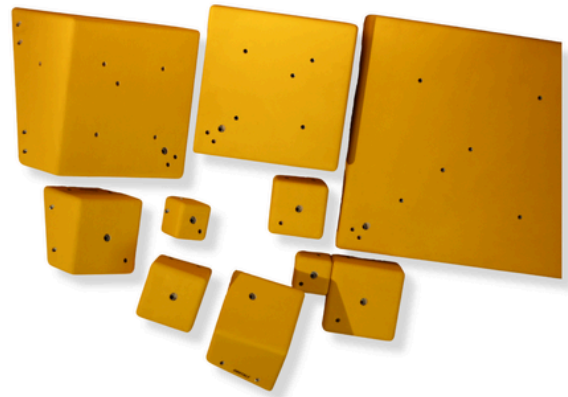

CUBES

Perfect for creating creative hobby movement lines on your wall.