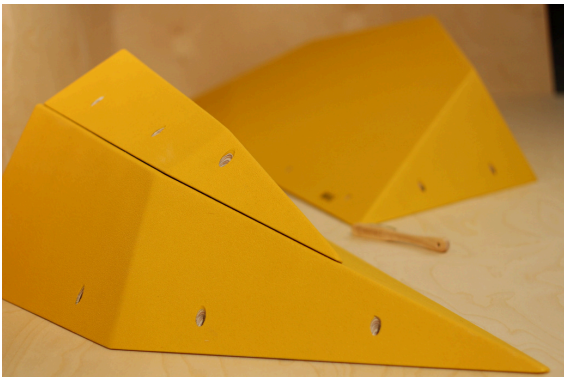

ZAVAKYS

Zavakys are large, ultra-flat climbing volumes created in collaboration with top Slovak routesetter David Zavacký. Designed for modern competition-style boulders full of uncertainty, crawling, and creative movement, they offer a unique blend of function and aesthetic.

Minimal profile - Encouraging body tension and creativity. Set competition style and modern movements.

Seamless stacking - easy to create custom features and fresh lines.

Durable screw-on mounting - with metal washers reinforced for repeated use and secure attachment in high-traffic gym or comp settings.