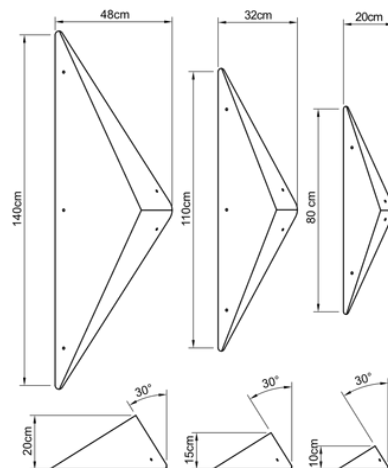

XXL XL L

VALKYRA

Valkyra is our multifunctional volume shape with a variety of angles and sizes. Designed to work both as volumes and oversized holds, they're ideal for compression moves, dynamic jumps, and powerful bouldering.