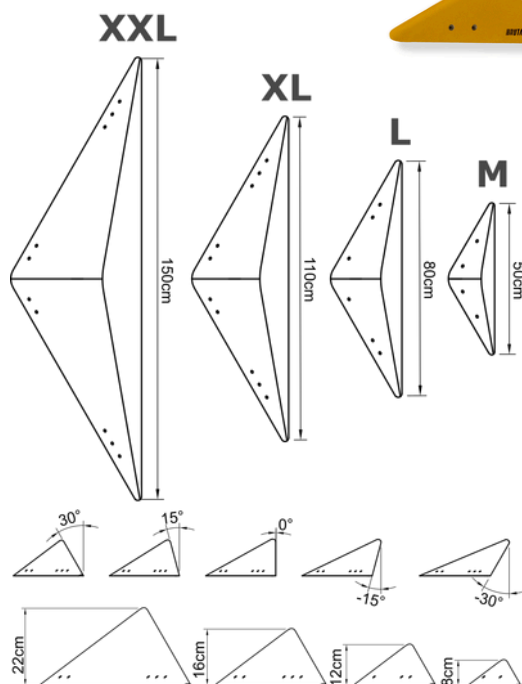

VALKYRA

Valkyra is our multifunctional volume shape with a variety of angles and sizes. Designed to work both as volumes and oversized holds, they're ideal for compression moves, dynamic jumps, and powerful bouldering.